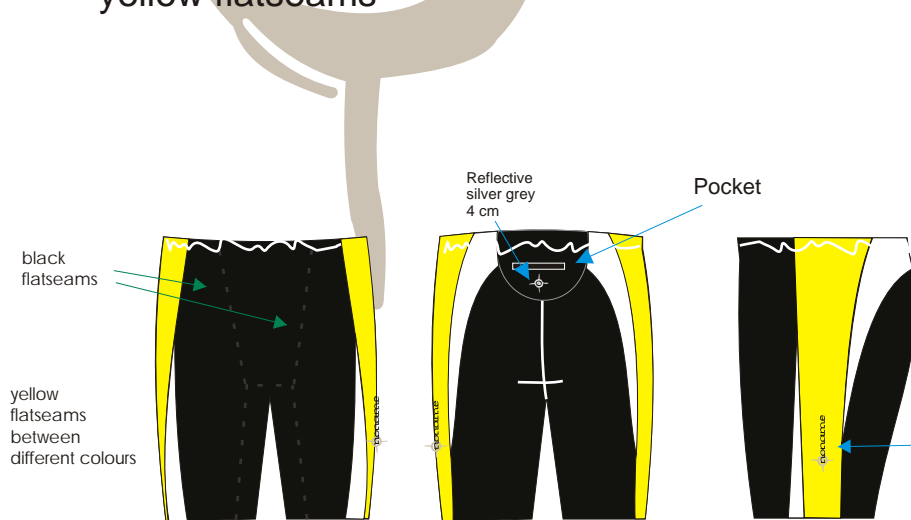

digiprinted running singlett+shorts

LEONORAME

long top sewed

Short top Edith

Long tights