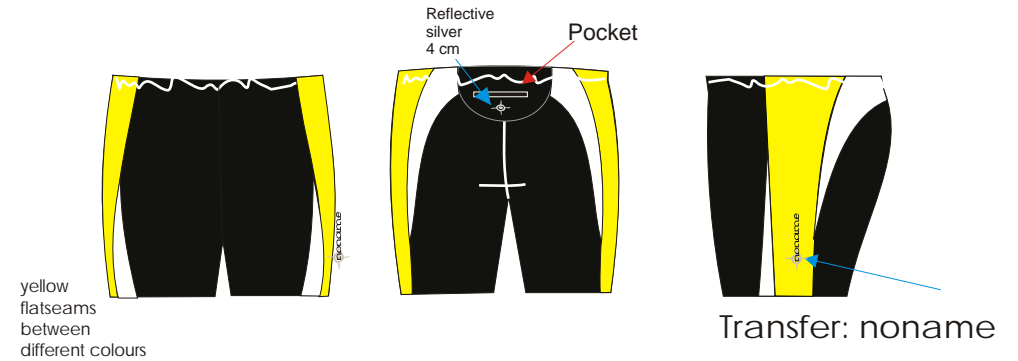

digiprinted running singlett+shorts

LEONORAME

long top sewed

Short top Edith

Long tights