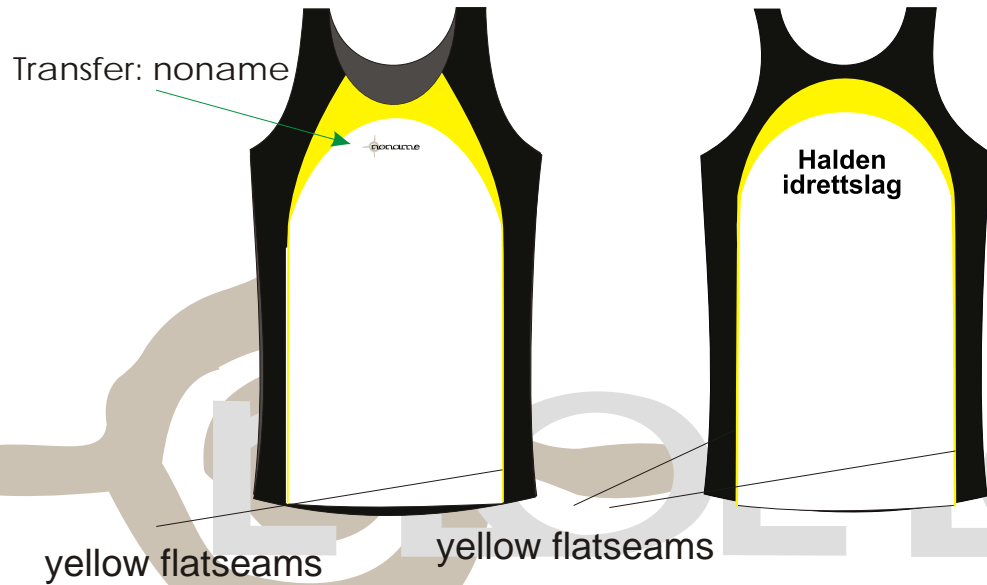

digiprinted running singlett+shorts

LEONORAME

long top sewed

Short top Edith

Long tights